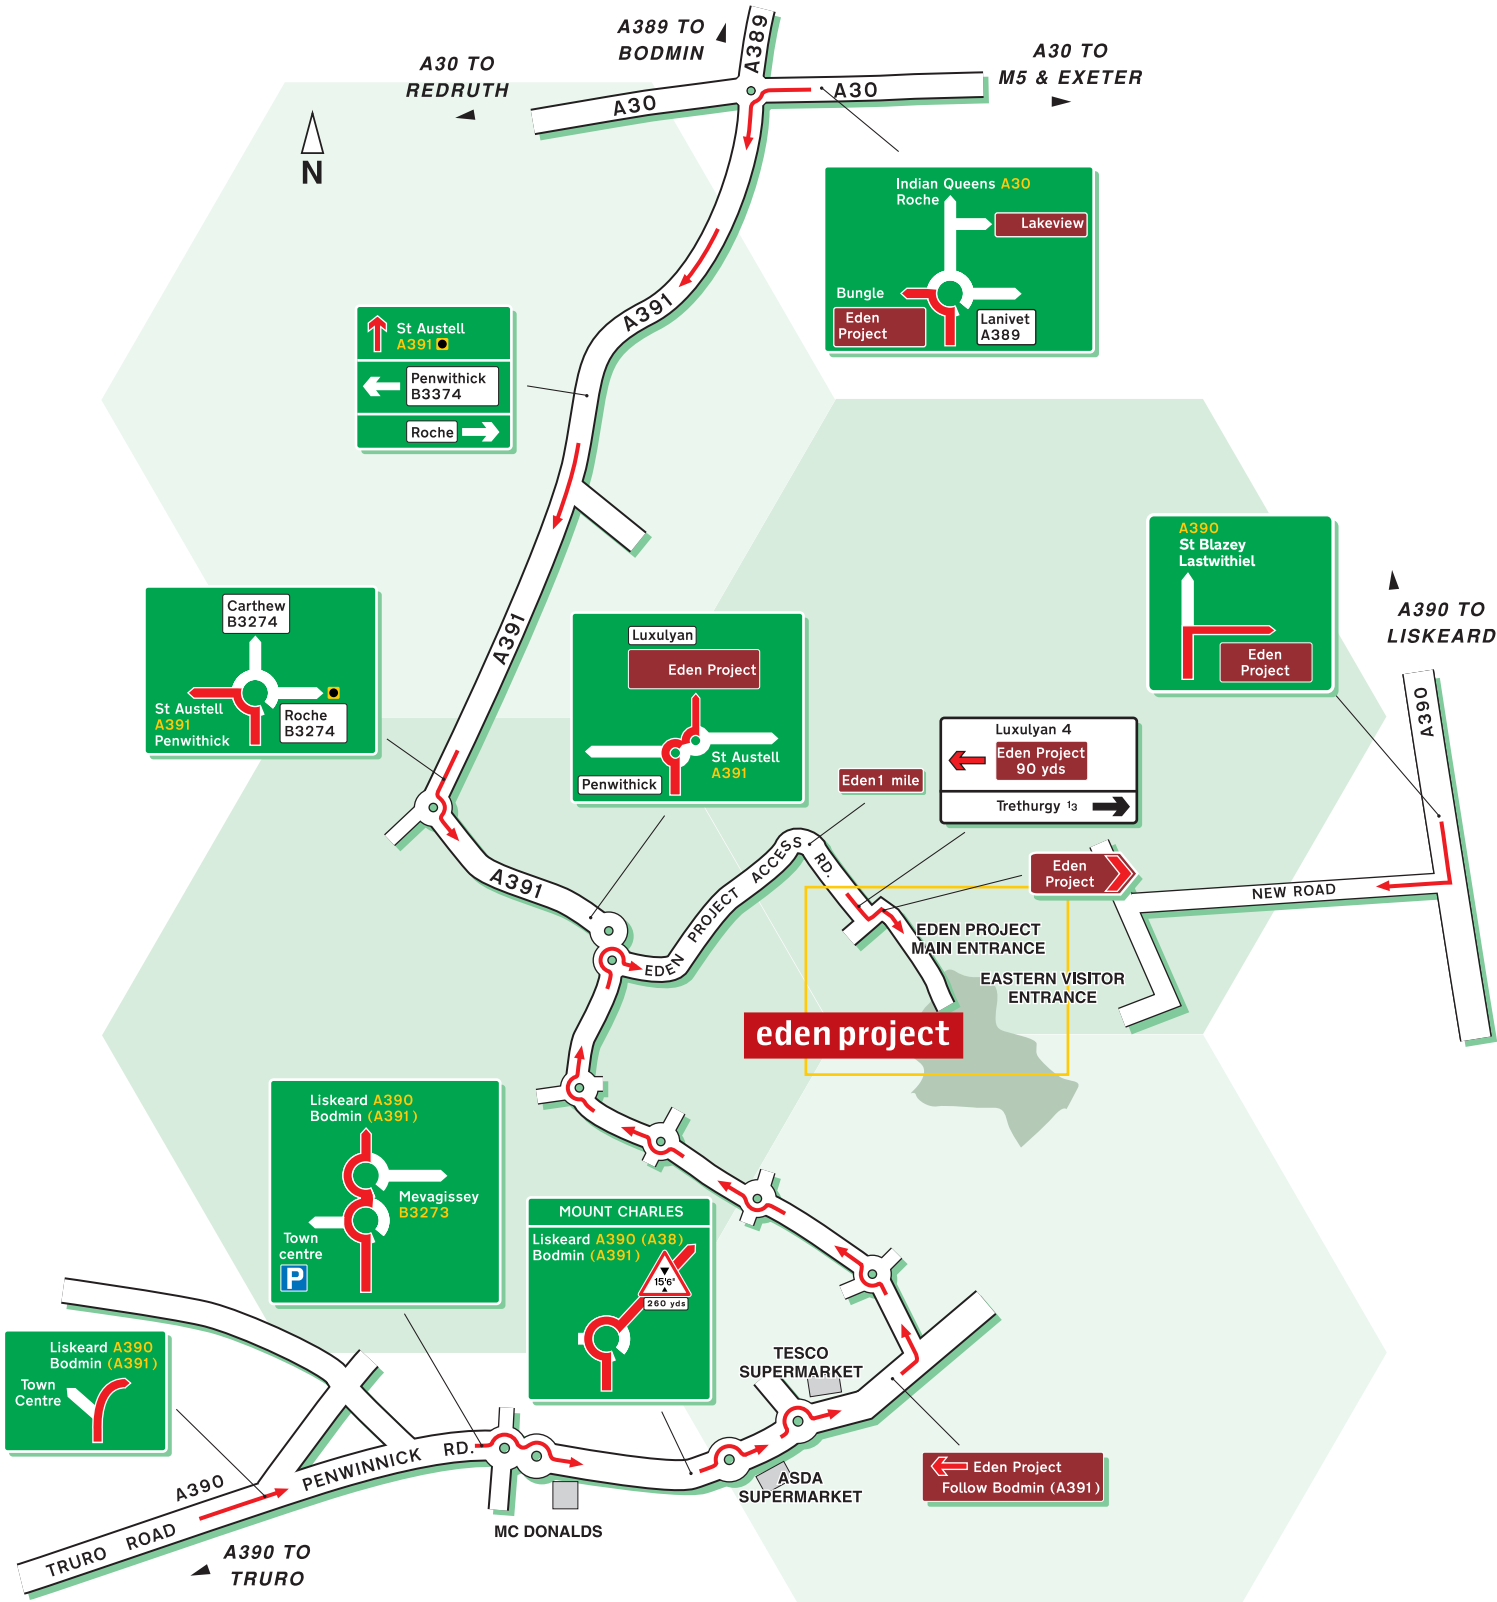

Eden Project

Bodelva
Austell
Cornwall
PL24 2SG

T: 01726 811 911
F: 01726 811 912
W: www.edenproject.com

eden project

© Give Way 2003. Mapping sourced from Ordnance Survey. Tel: 0800 019 0027. © Crown Copyright. PU 100040256.

Directions To The Eden Project